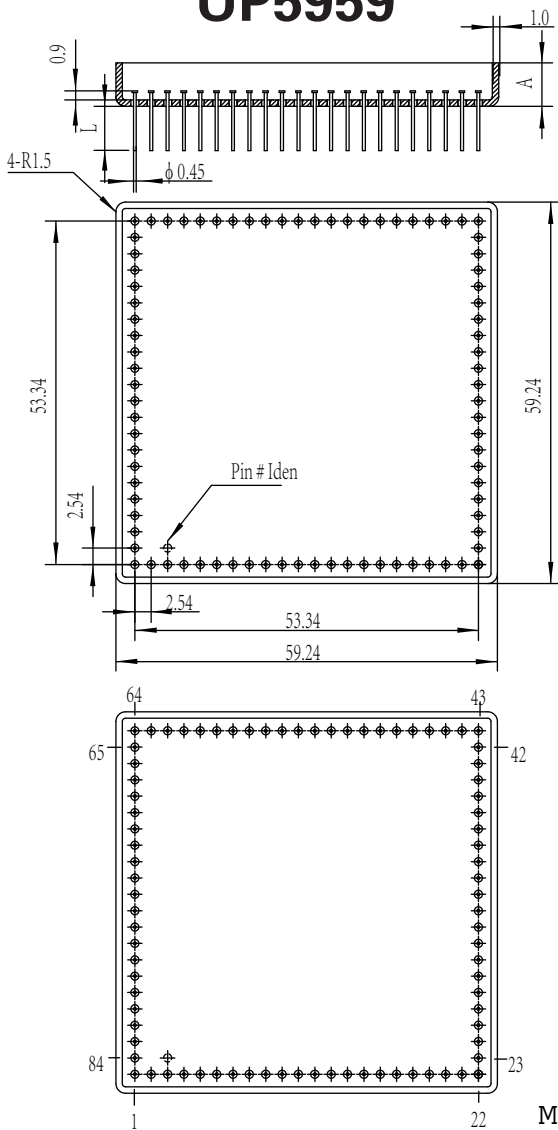

UP5959

Material: Kovar

Package P/N	A		L (Typical)	# Pins	Material	Pin# Iden	Pin Numbers
	Typical	Max					
UP5959 - 44	5.5/4.57	7.8	5.5	44	可伐	1#	1# - 22#、43# - 64#
UP5959 - 84	5.5/4.57	7.8	5.5	84	可伐	3#	1# - 84#