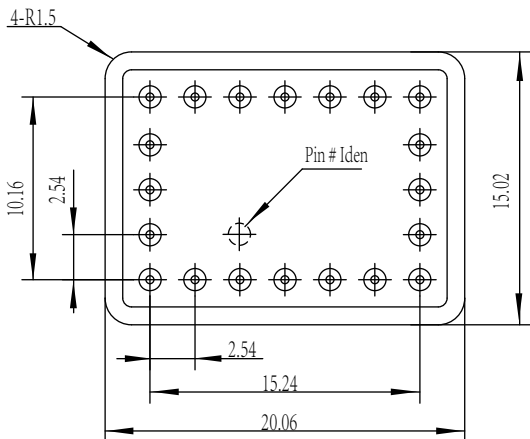

UP1313

Material: Kovar

Package P/N	A		L (Typical)	# Pins	Material	Pin# Iden	Pin Numbers
	Typical	Max					
UP1313 - 08	4.57/5.5	6.0	5.5	8	可伐	1#	1# - 8#

UP1813

Materials: Kovar

Package P/N	A		L (Typical)	# Pins	Material	Pin# Iden	Pin Numbers
	Typical	Max					
UP1813 - 08	5.5/4.57	5.8	5.5	8	可伐	6 [#]	6 [#] - 9 [#] 、14 [#] - 16 [#] 、1 [#]
UP1813 - 12	5.5/4.57	5.8	5.5	12	可伐	1 [#]	1 [#] - 6 [#] 、9 [#] - 14 [#]
UP1813 - 16	5.5/4.57	5.8	5.5	16	可伐	3 [#]	1 [#] - 16 [#]

UP2013

Material: Kovar

Package P/N	A		L (Typical)	# Pins	Material	Pin# Iden	Pin Numbers
	Typical	Max					
UP2013 - 08	5.5/4.57	6.0	5.5	8	可伐	7 [#]	7 [#] - 10 [#] 、16 [#] - 18 [#] 、1 [#]
UP2013 - 14	5.5/4.57	6.0	5.5	14	可伐	1 [#]	1 [#] - 7 [#] 、10 [#] - 16 [#]
UP2013 - 18	5.5/4.57	6.0	5.5	18	可伐	3 [#]	1 [#] - 18 [#]

UP2015

Material: Kovar

Package P/N	A		L (Typical)	# Pins	Material	Pin# Iden	Pin Numbers
	Typical	Max					
UP2015 - 10	5.5/4.57	6.0	5.5	10	可伐	7 [#]	7 [#] - 11 [#] 、17 [#] - 20 [#] 、1 [#]
UP2015 - 14	5.5/4.57	6.0	5.5	14	可伐	1 [#]	1 [#] - 7 [#] 、11 [#] - 17 [#]
UP2015 - 20	5.5/4.57	6.0	5.5	20	可伐	3 [#]	1 [#] - 20 [#]