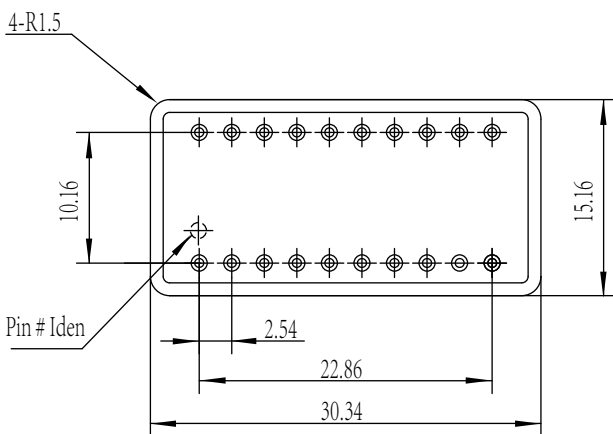

UP3015(2)

Material: Kovar

Package P/N	A		L (Typical)	# Pins	Material	Pin# Iden	Pin Numbers
	Typical	Max					
UP3015 - 20	5.5/4.57	6.0	5.5	20	可伐	1#	1# - 20#