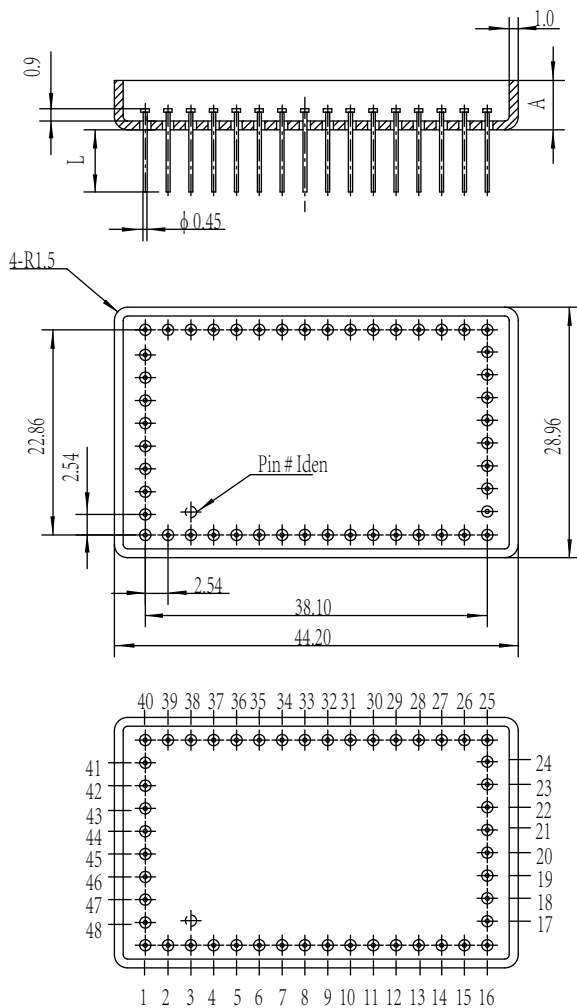

UP4429

Material: Kovar

Package P/N	A		L (Typical)	# Pins	Material	Pin# Iden	Pin Numbers
	Typical	Max					
UP4429 - 20	5.5/4.57	7.1	5.5	20	可伐	16#	16# - 25#、40# - 48#、1#
UP4429 - 32	5.5/4.57	7.1	5.5	32	可伐	1#	1# - 16#、25# - 40#
UP4429 - 48	5.5/4.57	7.1	5.5	48	可伐	3#	1# - 48#