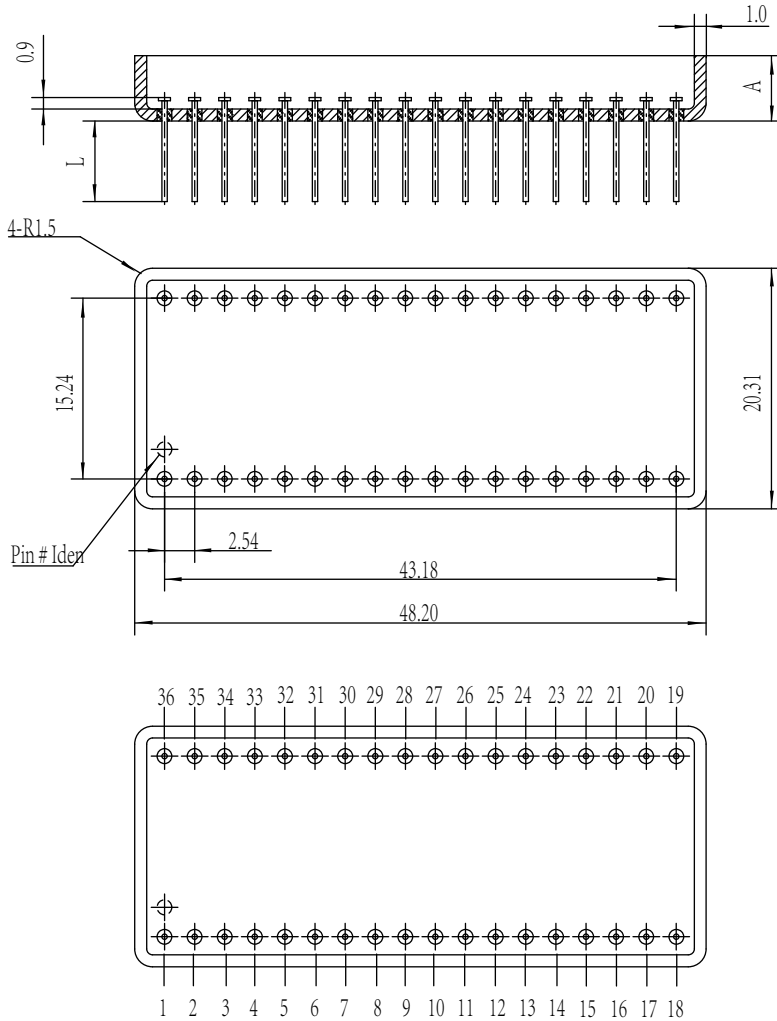

UP4820

Material: Kovar

Package P/N	A		L (Typical)	# Pins	Material	Pin# Iden	Pin Numbers
	Typical	Max					
UP4820 - 36	5.5/4.57	6.0	5.5	36	可伐	1#	1# - 36#