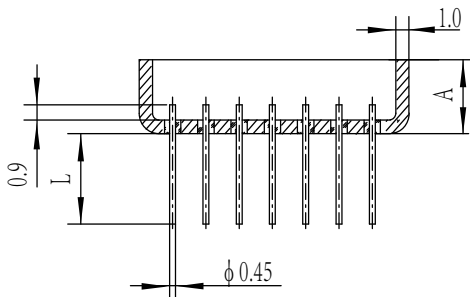

UP2313

Material: Kovar

Package P/N	A		L (Typical)	# Pins	Material	Pin# Iden	Pin Numbers
	Typical	Max					
UP2313 - 14	4.57	5.3	5.5	14	可伐	1#	1# - 14#