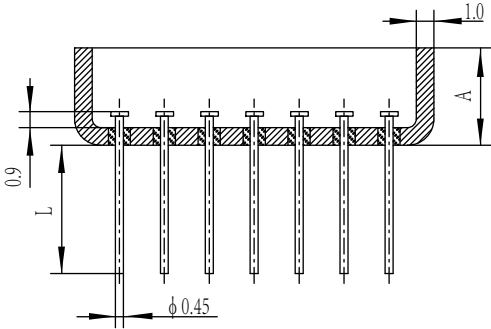

UP2018

Material: Kovar

Package P/N	A		L (Typical)	# Pins	Material	Pin# Iden	Pin Numbers
	Typical	Max					
UP2018 - 12	5.5/4.57	6.0	5.5	12	可伐	7[#]	7[#] - 12[#]、18[#] - 22[#]、1[#]
UP2018 - 14	5.5/4.57	6.0	5.5	14	可伐	1[#]	1[#] - 7[#]、12[#] - 18[#]
UP2018 - 22	5.5/4.57	6.0	5.5	22	可伐	3[#]	1[#] - 22[#]