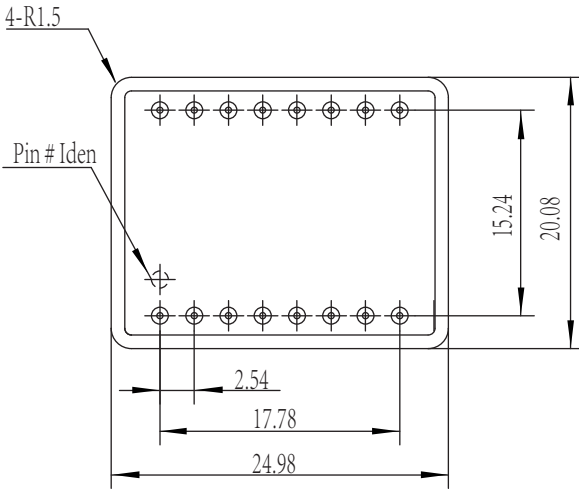

UP2520

Material: Kovar

Package P/N	A		L (Typical)	# Pins	Material	Pin# Iden	Pin Numbers
	Typical	Max					
UP2520 - 16	5.5/4.57	6.0	5.5	16	可伐	1#	1# - 16#