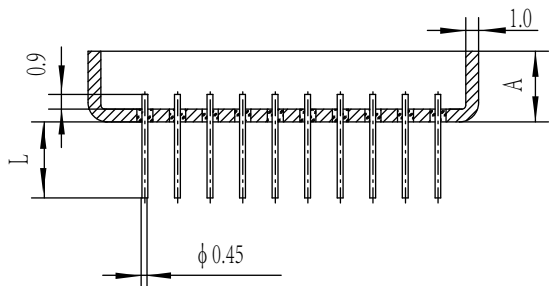

UP3015(2)

Material: Kovar

Package P/N	A		L (Typical)	# Pins	Material	Pin# Iden	Pin Numbers
	Typical	Max					
UP3015 - 20	5.5/4.57	6.0	5.5	20	可伐	1#	1# - 20#