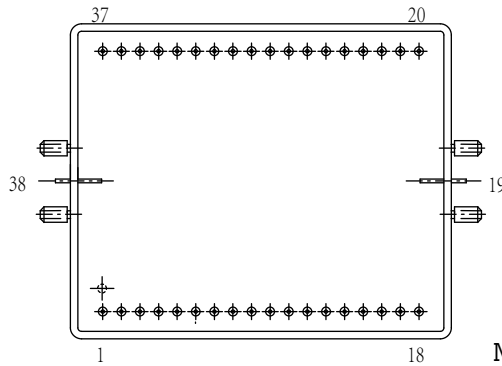

UP5041 (2)

Material: Kovar

Package P/N	A		L (Typical)	# Pins	Material	Pin# Iden	Pin Numbers
	Typical	Max					
UP5041 - 38	8.0	8.5	8.0	38	可伐	1#	1# - 38#