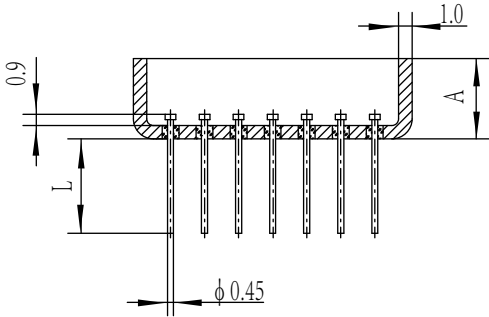

UP2013

Material: Kovar

Package P/N	A		L (Typical)	# Pins	Material	Pin# Iden	Pin Numbers
	Typical	Max					
UP2013 - 08	5.5/4.57	6.0	5.5	8	可伐	7[#]	7[#] - 10[#]、16[#] - 18[#]、1[#]
UP2013 - 14	5.5/4.57	6.0	5.5	14	可伐	1[#]	1[#] - 7[#]、10[#] - 16[#]
UP2013 - 18	5.5/4.57	6.0	5.5	18	可伐	3[#]	1[#] - 18[#]