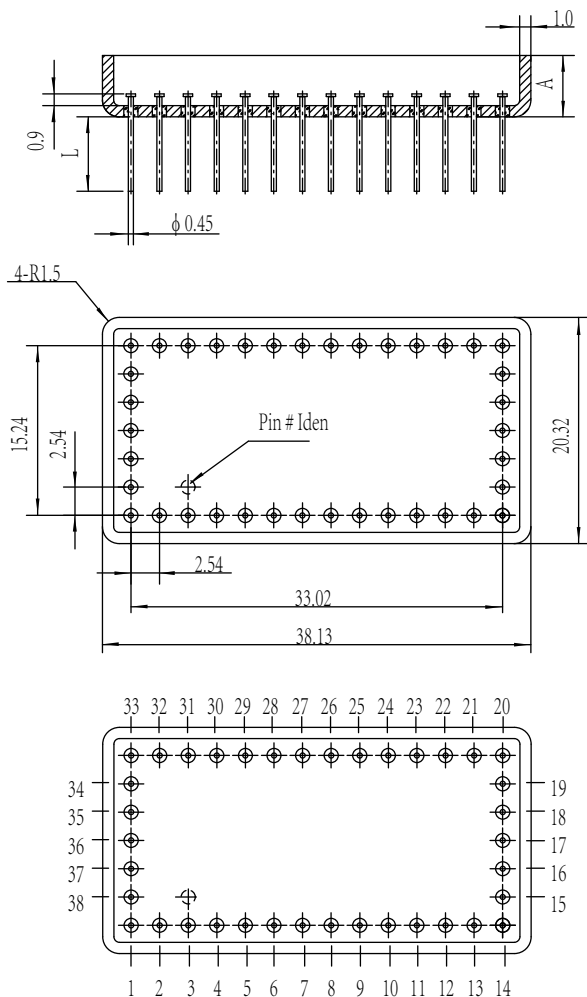

UP3820

Material: Kovar

Package P/N	A		L (Typical)	# Pins	Material	Pin# Iden	Pin Numbers
	Typical	Max					
UP3820 - 14	5.5/4.57	5.8	5.5	14	可伐	14#	14# - 20#、33# - 38#、1#
UP3820 - 28	5.5/4.57	5.8	5.5	28	可伐	1#	1# - 14# 20# - 33#
UP3820 - 38	5.5/4.57	5.8	5.5	38	可伐	3#	1# - 38#