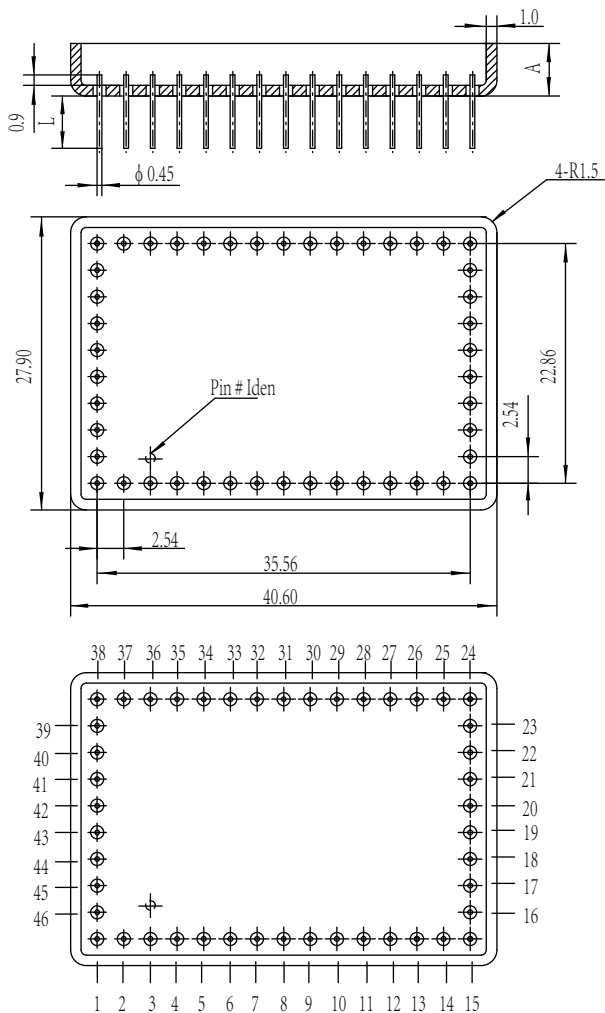

UP4128(1)

Material: Kovar

Package P/N	A		L (Typical)	# Pins	Material	Pin# Iden	Pin Numbers
	Typical	Max					
UP4128 - 20	5.5/4.57	6.0	5.5	20	可伐	15#	15# - 24#、38# - 46#、1#
UP4128 - 30	5.5/4.57	6.0	5.5	30	可伐	1#	1# - 15#、24# - 38#
UP4128 - 46	5.5/4.57	6.0	5.5	46	可伐	3#	1# - 46#