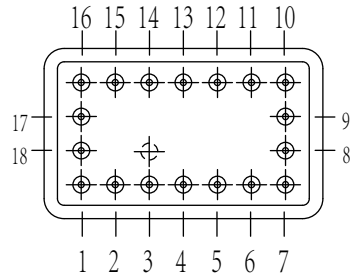

UP1313

Material: Kovar

Package P/N	A		L (Typical)	# Pins	Material	Pin# Iden	Pin Numbers
	Typical	Max					
UP1313 - 08	4.57/5.5	6.0	5.5	8	可伐	1#	1# - 8#

UP1813

Materials: Kovar

Package P/N	A		L (Typical)	# Pins	Material	Pin# Iden	Pin Numbers
	Typical	Max					
UP1813 - 08	5.5/4.57	5.8	5.5	8	可伐	6 [#]	6 [#] - 9 [#] 、14 [#] - 16 [#] 、1 [#]
UP1813 - 12	5.5/4.57	5.8	5.5	12	可伐	1 [#]	1 [#] - 6 [#] 、9 [#] - 14 [#]
UP1813 - 16	5.5/4.57	5.8	5.5	16	可伐	3 [#]	1 [#] - 16 [#]

UP2013

Material: Kovar

Package P/N	A		L (Typical)	# Pins	Material	Pin# Iden	Pin Numbers
	Typical	Max					
UP2013 - 08	5.5/4.57	6.0	5.5	8	可伐	7 [#]	7 [#] - 10 [#] 、16 [#] - 18 [#] 、1 [#]
UP2013 - 14	5.5/4.57	6.0	5.5	14	可伐	1 [#]	1 [#] - 7 [#] 、10 [#] - 16 [#]
UP2013 - 18	5.5/4.57	6.0	5.5	18	可伐	3 [#]	1 [#] - 18 [#]

UP2015

Material: Kovar

Package P/N	A		L (Typical)	# Pins	Material	Pin# Iden	Pin Numbers
	Typical	Max					
UP2015 - 10	5.5/4.57	6.0	5.5	10	可伐	7 [#]	7 [#] - 11 [#] 、17 [#] - 20 [#] 、1 [#]
UP2015 - 14	5.5/4.57	6.0	5.5	14	可伐	1 [#]	1 [#] - 7 [#] 、11 [#] - 17 [#]
UP2015 - 20	5.5/4.57	6.0	5.5	20	可伐	3 [#]	1 [#] - 20 [#]