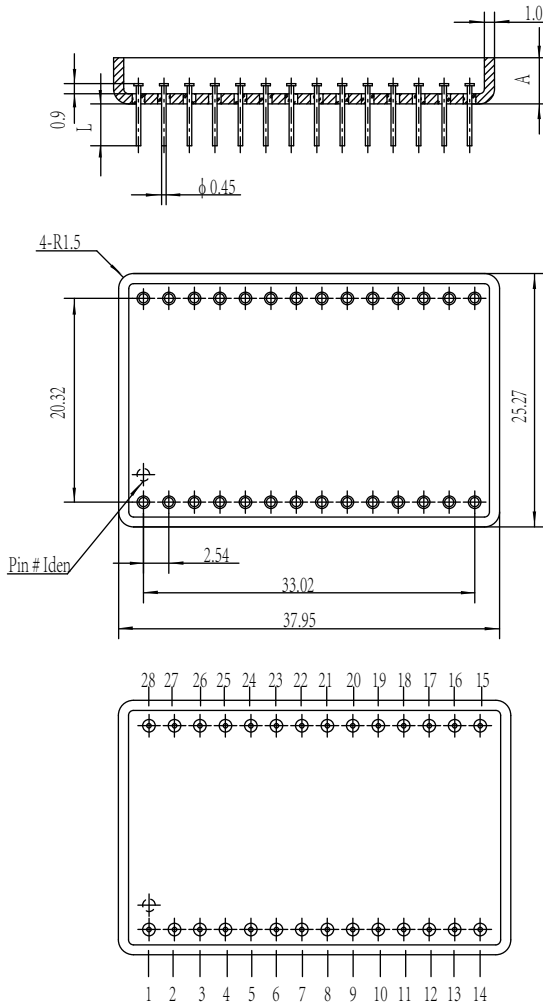

UP3825

Material: Kovar

Package P/N	A		L (Typical)	# Pins	Material	Pin# Iden	Pin Numbers
	Typical	Max					
UP3825 - 28	5.5/4.57	5.8	5.5	28	可伐	1#	1# - 28#