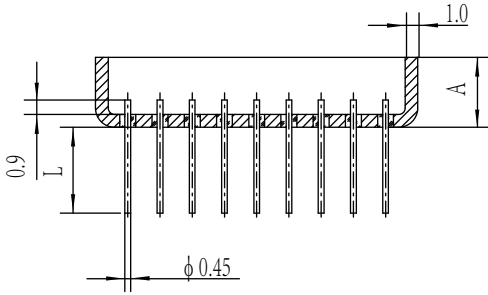

UP2525

Material: Kovar

Package P/N	A		L (Typical)	# Pins	Material	Pin# Iden	Pin Numbers
	Typical	Max					
UP2525 - 18	5.5/4.57	6.0	5.5	18	可伐	1#	1# - 9#、17# - 25#
UP2525 - 25	5.5/4.57	6.0	5.5	25	可伐	1#	1# - 25#
UP2525 - 32	5.5/4.57	6.0	5.5	32	可伐	3#	1# - 32#