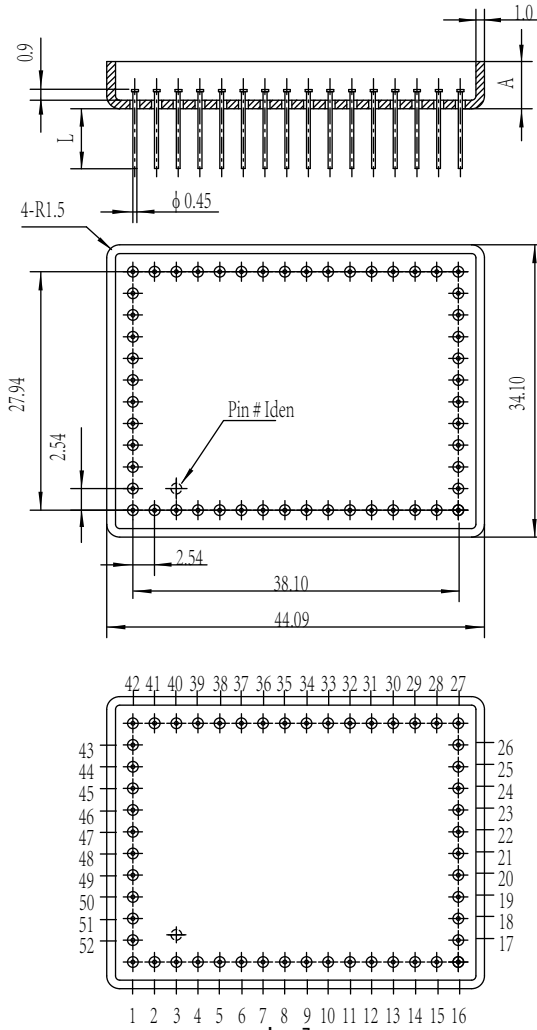

UP4434

Material: Kovar

Package P/N	A		L (Typical)	# Pins	Material	Pin# Iden	Pin Numbers
	Typical	Max					
UP4434 - 24	5.5/4.57	8.0	5.5	24	可伐	16#	16# - 27#、42# - 52#、1#
UP4434 - 28	5.5/4.57	8.0	5.5	28	可伐	2#	2# - 15#、28# - 41#
UP4434 - 32	5.5/4.57	8.0	5.5	32	可伐	1#	1# - 16#、27# - 42#
UP4434 - 52	5.5/4.57	8.0	5.5	52	可伐	3#	1# - 52#