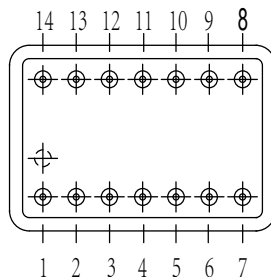

UP2313

Material: Kovar

Package P/N	A		L (Typical)	# Pins	Material	Pin# Iden	Pin Numbers
	Typical	Max					
UP2313 - 14	4.57	5.3	5.5	14	可伐	1#	1# - 14#