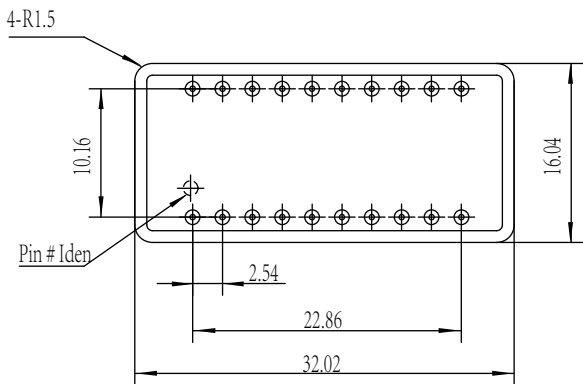

UP3216

Material: Kovar

Package P/N	A		L (Typical)	# Pins	Material	Pin# Iden	Pin Numbers
	Typical	Max					
UP3216 - 20	5.5/4.57	9.0	5.5	10	可伐	1#	1# - 20#