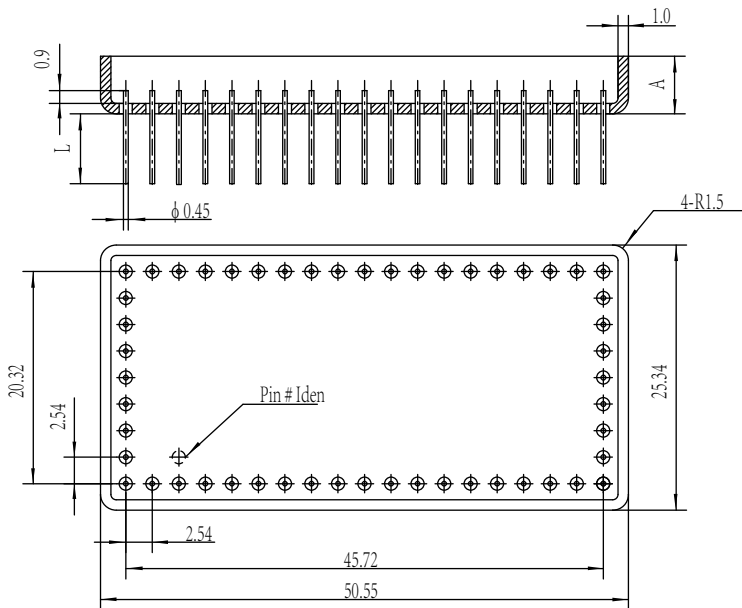

UP5125

Material: Kovar

Package P/N	A		L (Typical)	# Pins	Material	Pin# Iden	Pin Numbers
	Typical	Max					
UP5125 - 18	5.5/4.57	6.0	5.5	18	可伐	19#	19# - 27#、45# - 52#、1#
UP5125 - 38	5.5/4.57	6.0	5.5	38	可伐	1#	1# - 19#、27# - 45#
UP5125 - 52	5.5/4.57	6.0	5.5	52	可伐	3#	1# - 52#