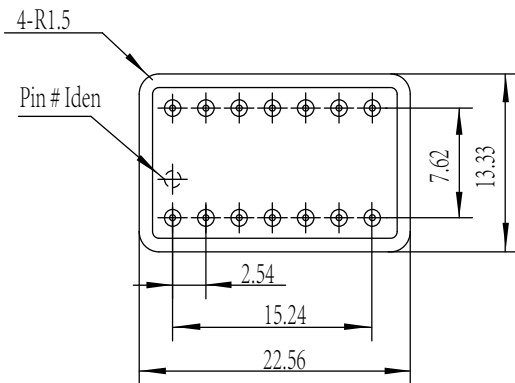

UP2313

Material: Kovar

Package P/N	A		L (Typical)	# Pins	Material	Pin# Iden	Pin Numbers
	Typical	Max					
UP2313 - 14	4.57	5.3	5.5	14	可伐	1#	1# - 14#