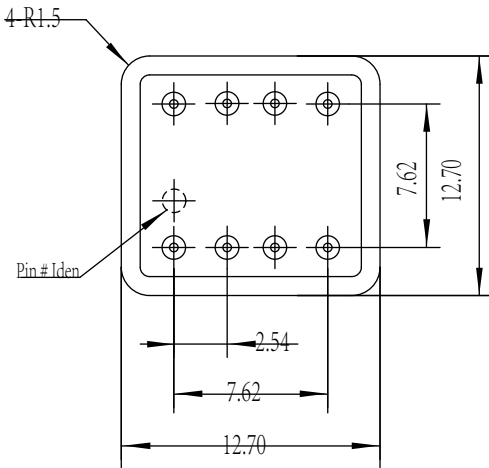

UP1313

Material: Kovar

Package P/N	A		L (Typical)	# Pins	Material	Pin# Iden	Pin Numbers
	Typical	Max					
UP1313 - 08	4.57/5.5	6.0	5.5	8	可伐	1#	1# - 8#

UP1813

Materials: Kovar

Package P/N	A		L (Typical)	# Pins	Material	Pin# Iden	Pin Numbers
	Typical	Max					
UP1813 - 08	5.5/4.57	5.8	5.5	8	可伐	6 [#]	6 [#] - 9 [#] 、14 [#] - 16 [#] 、1 [#]
UP1813 - 12	5.5/4.57	5.8	5.5	12	可伐	1 [#]	1 [#] - 6 [#] 、9 [#] - 14 [#]
UP1813 - 16	5.5/4.57	5.8	5.5	16	可伐	3 [#]	1 [#] - 16 [#]