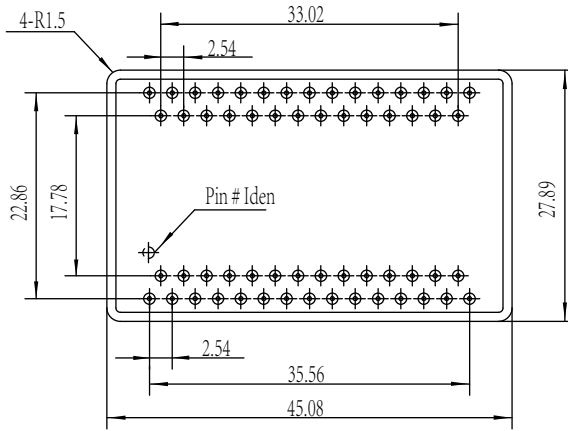

UP4528(2)

Material: Kovar

Package P/N	A		L (Typical)	# Pins	Material	Pin# Iden	Pin Numbers
	Typical	Max					
UP4528 - 30	5.5/4.57	6.0	5.5	30	可伐	1#	1# - 30#
UP4528 - 58	5.5/4.57	6.0	5.5	58	可伐	1#	1# - 58#