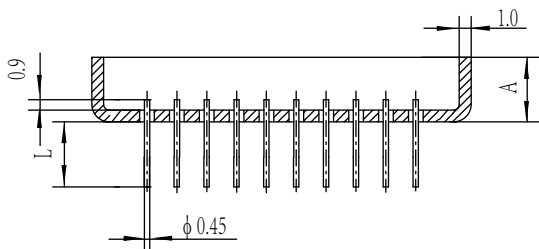

UP3216

Material: Kovar

Package P/N	A		L (Typical)	# Pins	Material	Pin# Iden	Pin Numbers
	Typical	Max					
UP3216 - 20	5.5/4.57	9.0	5.5	10	可伐	1#	1# - 20#