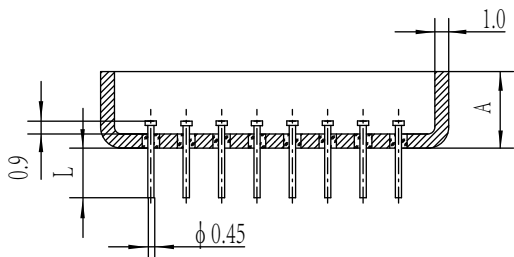

UP2523

Material: Kovar

Package P/N	A		L (Typical)	# Pins	Material	Pin# Iden	Pin Numbers
	Typical	Max					
UP2523 - 16	5.5/4.57	6.0	5.5	16	可伐	1#	1# - 16#