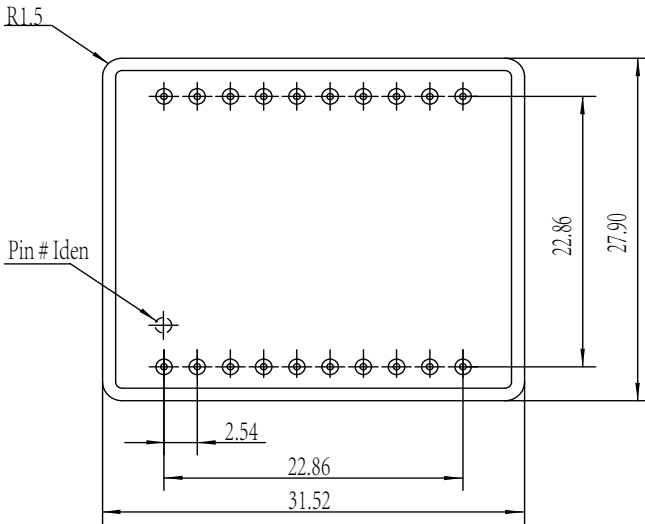

UP3228

Material: Kovar

Package P/N	A		L (Typical)	# Pins	Material	Pin# Iden	Pin Numbers
	Typical	Max					
UP3228 - 20	5.5/4.57	6.0	5.5	20	可伐	1#	1# - 20#