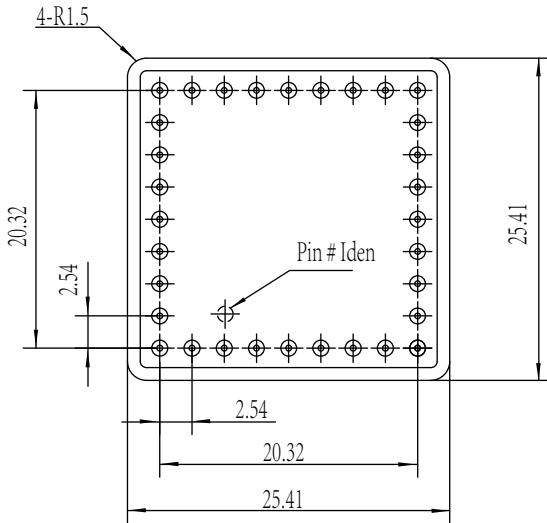

UP2525

Material: Kovar

Package P/N	A		L (Typical)	# Pins	Material	Pin# Iden	Pin Numbers
	Typical	Max					
UP2525 - 18	5.5/4.57	6.0	5.5	18	可伐	1#	1# - 9#、17# - 25#
UP2525 - 25	5.5/4.57	6.0	5.5	25	可伐	1#	1# - 25#
UP2525 - 32	5.5/4.57	6.0	5.5	32	可伐	3#	1# - 32#