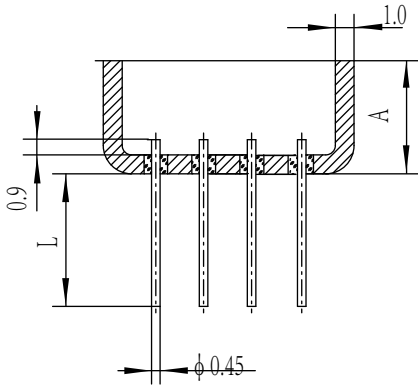

UP1313

Material: Kovar

Package P/N	A		L (Typical)	# Pins	Material	Pin# Iden	Pin Numbers
	Typical	Max					
UP1313 - 08	4.57/5.5	6.0	5.5	8	可伐	1#	1# - 8#

UP1813

Materials: Kovar

Package P/N	A		L (Typical)	# Pins	Material	Pin# Iden	Pin Numbers
	Typical	Max					
UP1813 - 08	5.5/4.57	5.8	5.5	8	可伐	6 [#]	6 [#] - 9 [#] 、14 [#] - 16 [#] 、1 [#]
UP1813 - 12	5.5/4.57	5.8	5.5	12	可伐	1 [#]	1 [#] - 6 [#] 、9 [#] - 14 [#]
UP1813 - 16	5.5/4.57	5.8	5.5	16	可伐	3 [#]	1 [#] - 16 [#]