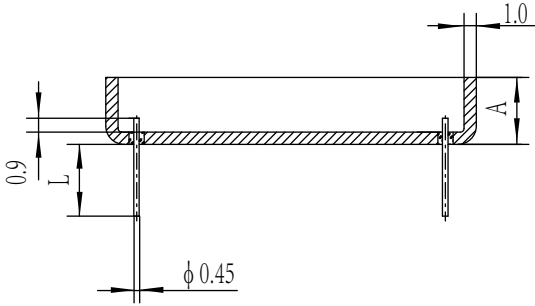

UP3015(1)

Material: Kovar

Package P/N	A		L (Typical)	# Pins	Material	Pin# Iden	Pin Numbers
	Typical	Max					
UP3015 - 10	5.5/4.57	6.0	5.5	10	可伐	1#	1# - 10#