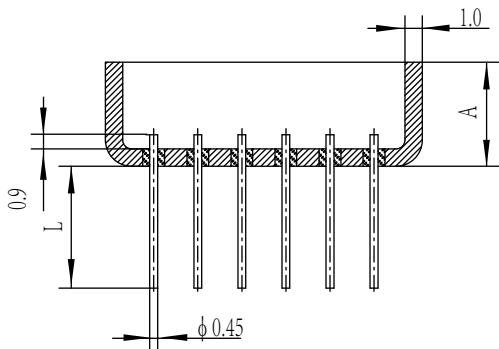

UP1313

Material: Kovar

Package P/N	A		L (Typical)	# Pins	Material	Pin# Iden	Pin Numbers
	Typical	Max					
UP1313 - 08	4.57/5.5	6.0	5.5	8	可伐	1#	1# - 8#

UP1813

Materials: Kovar

Package P/N	A		L (Typical)	# Pins	Material	Pin# Iden	Pin Numbers
	Typical	Max					
UP1813 - 08	5.5/4.57	5.8	5.5	8	可伐	6 [#]	6 [#] - 9 [#] 、14 [#] - 16 [#] 、1 [#]
UP1813 - 12	5.5/4.57	5.8	5.5	12	可伐	1 [#]	1 [#] - 6 [#] 、9 [#] - 14 [#]
UP1813 - 16	5.5/4.57	5.8	5.5	16	可伐	3 [#]	1 [#] - 16 [#]