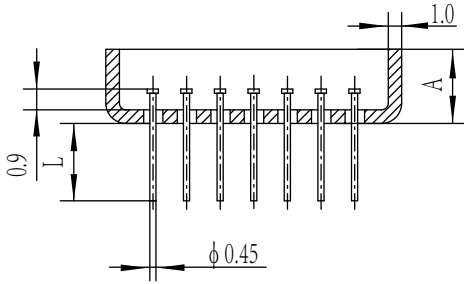

UP2222

Material: Kovar

Package P/N	A		L (Typical)	# Pins	Material	Pin# Iden	Pin Numbers
	Typical	Max					
UP2222 - 14	5.5/4.57	6.0	5.5	8	可伐	1#	1# - 14#