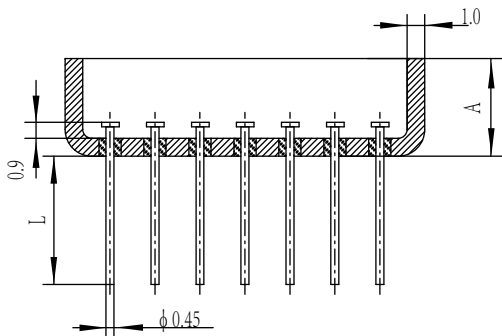

UP2015

Material: Kovar

Package P/N	A		L (Typical)	# Pins	Material	Pin# Iden	Pin Numbers
	Typical	Max					
UP2015 - 10	5.5/4.57	6.0	5.5	10	可伐	7[#]	7[#] - 11[#]、17[#] - 20[#]、1[#]
UP2015 - 14	5.5/4.57	6.0	5.5	14	可伐	1[#]	1[#] - 7[#]、11[#] - 17[#]
UP2015 - 20	5.5/4.57	6.0	5.5	20	可伐	3[#]	1[#] - 20[#]