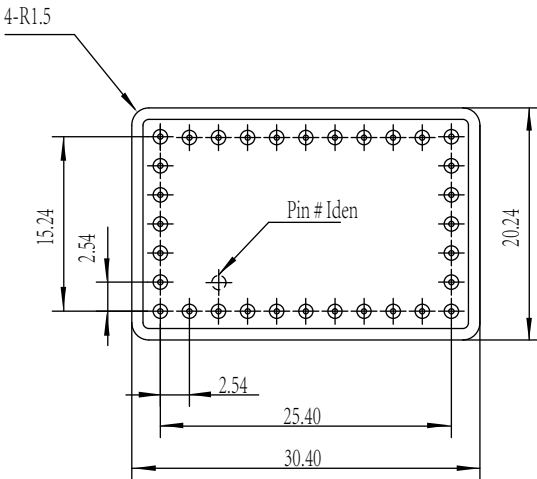

UP3020

Material: Kovar

Package P/N	A		L (Typical)	# Pins	Material	Pin# Iden	Pin Numbers
	Typical	Max					
UP3020 - 14	5.5/4.57	5.8	5.5	14	可伐	11 #	11# - 17#、27# - 32#、1#
UP3020 - 22	5.5/4.57	5.8	5.5	22	可伐	1 #	1# - 11#、17# - 27#
UP3020 - 32	5.5/4.57	5.8	5.5	32	可伐	3 #	1# - 32#