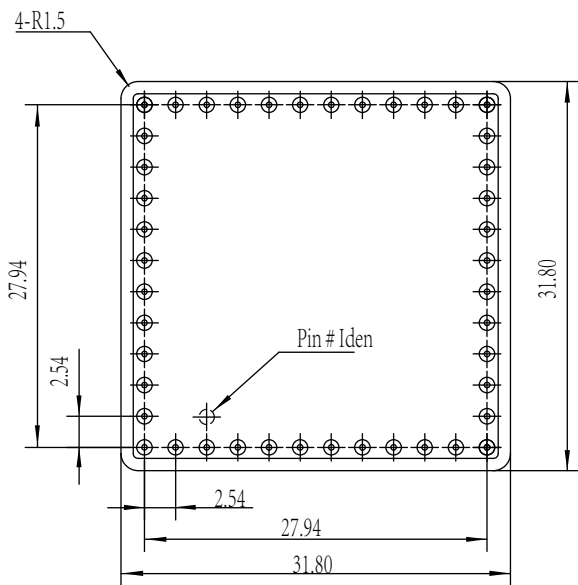

UP3232

Material: Kovar

Package P/N	A		L (Typical)	# Pins	Material	Pin# Iden	Pin Numbers
	Typical	Max					
UP3232 - 24	5.5/4.57	6.0	5.5	24	可伐	1#	1# - 12#、23# - 34#
UP3232 - 44	5.5/4.57	6.0	5.5	44	可伐	3#	1# - 44#