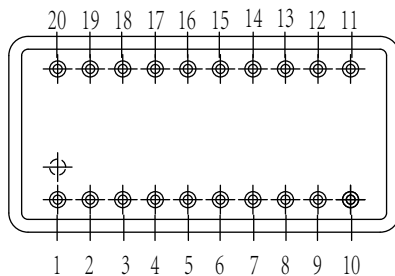

UP3015(2)

Material: Kovar

Package P/N	A		L (Typical)	# Pins	Material	Pin# Iden	Pin Numbers
	Typical	Max					
UP3015 - 20	5.5/4.57	6.0	5.5	20	可伐	1#	1# - 20#