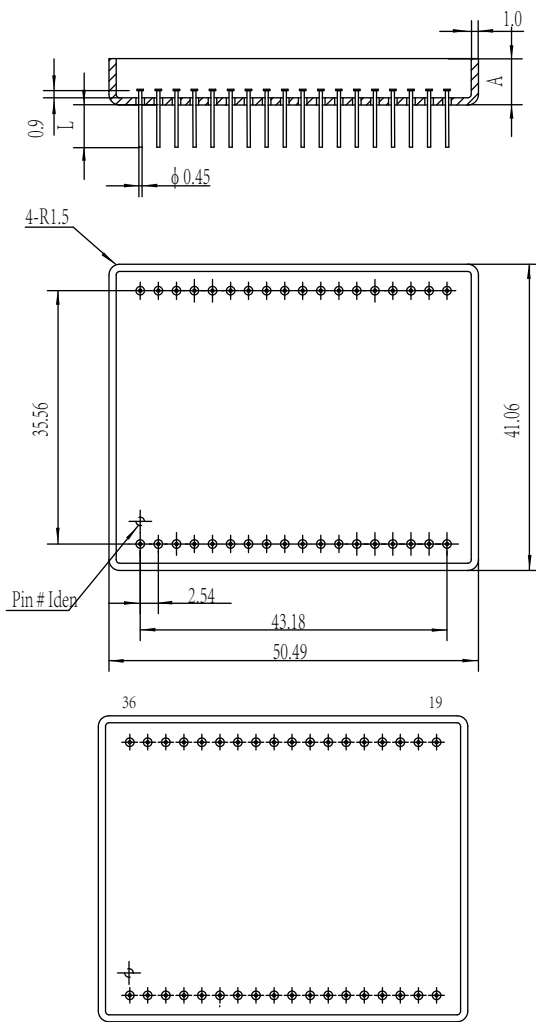

UP5041 (1)

¹ Material: Kovar¹⁸

Package P/N	A		L (Typical)	# Pins	Material	Pin# Iden	Pin Numbers
	Typical	Max					
UP5041 - 36	4.57/5.5	8.5	5.5	36	可伐	1[#]	1[#] - 36[#]