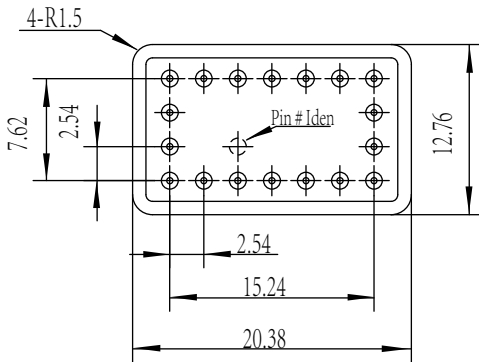

UP1313

Material: Kovar

Package P/N	A		L (Typical)	# Pins	Material	Pin# Iden	Pin Numbers
	Typical	Max					
UP1313 - 08	4.57/5.5	6.0	5.5	8	可伐	1#	1# - 8#

UP1813

Materials: Kovar

Package P/N	A		L (Typical)	# Pins	Material	Pin# Iden	Pin Numbers
	Typical	Max					
UP1813 - 08	5.5/4.57	5.8	5.5	8	可伐	6 [#]	6 [#] - 9 [#] 、14 [#] - 16 [#] 、1 [#]
UP1813 - 12	5.5/4.57	5.8	5.5	12	可伐	1 [#]	1 [#] - 6 [#] 、9 [#] - 14 [#]
UP1813 - 16	5.5/4.57	5.8	5.5	16	可伐	3 [#]	1 [#] - 16 [#]

UP2013

Material: Kovar

Package P/N	A		L (Typical)	# Pins	Material	Pin# Iden	Pin Numbers
	Typical	Max					
UP2013 - 08	5.5/4.57	6.0	5.5	8	可伐	7 [#]	7 [#] - 10 [#] 、16 [#] - 18 [#] 、1 [#]
UP2013 - 14	5.5/4.57	6.0	5.5	14	可伐	1 [#]	1 [#] - 7 [#] 、10 [#] - 16 [#]
UP2013 - 18	5.5/4.57	6.0	5.5	18	可伐	3 [#]	1 [#] - 18 [#]