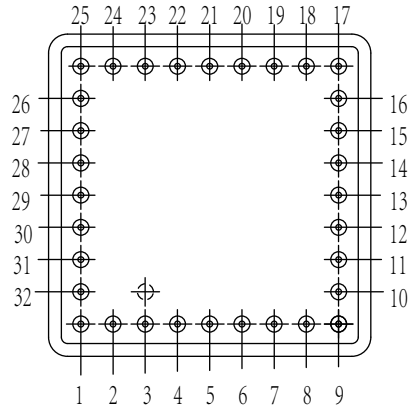

UP2525

Material: Kovar

Package P/N	A		L (Typical)	# Pins	Material	Pin# Iden	Pin Numbers
	Typical	Max					
UP2525 - 18	5.5/4.57	6.0	5.5	18	可伐	1#	1# - 9#、17# - 25#
UP2525 - 25	5.5/4.57	6.0	5.5	25	可伐	1#	1# - 25#
UP2525 - 32	5.5/4.57	6.0	5.5	32	可伐	3#	1# - 32#