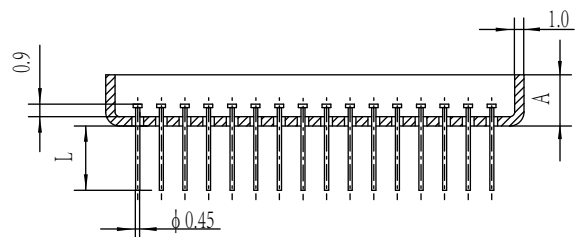

UP4529

Material: Kovar

Package P/N	A		L (Typical)	# Pins	Material	Pin# Iden	Pin Numbers
	Typical	Max					
UP4529 - 20	5.5/4.57	9.0	5.5	20	可伐	16#	16# - 25#、40# - 48#、1#
UP4529 - 32	5.5/4.57	9.0	5.5	32	可伐	1#	1# - 16#、25# - 40#
UP4529 - 48	5.5/4.57	9.0	5.5	48	可伐	3#	1# - 48#