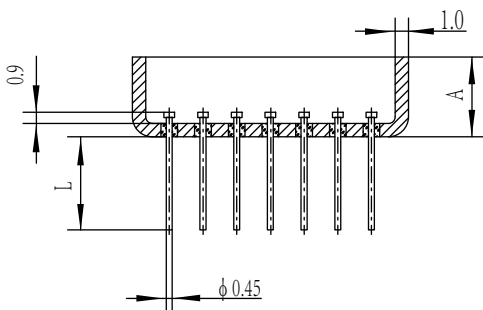

UP2113

Material: Kovar

Package P/N	A		L (Typical)	# Pins	Material	Pin# Iden	Pin Numbers
	Typical	Max					
UP2113 - 08	5.5/4.57	6.0	5.5	8	可伐	7[#]	7[#] - 10[#]、16[#] - 18[#]、1[#]
UP2113 - 14	5.5/4.57	6.0	5.5	14	可伐	1[#]	1[#] - 7[#]、10[#] - 16[#]
UP2113 - 18	5.5/4.57	6.0	5.5	18	可伐	3[#]	1[#] - 18[#]