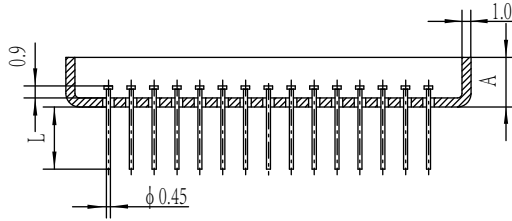

UP4528(2)

Material: Kovar

Package P/N	A		L (Typical)	# Pins	Material	Pin# Iden	Pin Numbers
	Typical	Max					
UP4528 - 30	5.5/4.57	6.0	5.5	30	可伐	1#	1# - 30#
UP4528 - 58	5.5/4.57	6.0	5.5	58	可伐	1#	1# - 58#