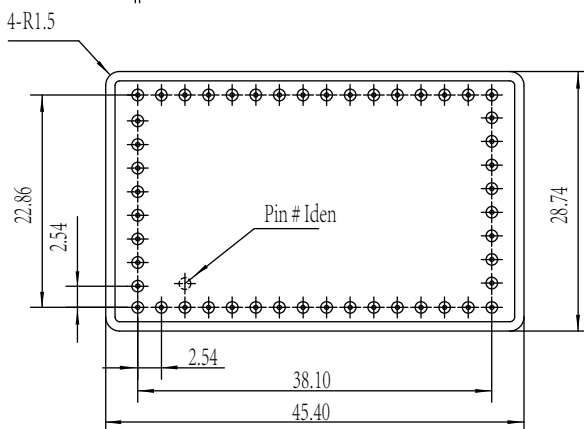

UP4529

Material: Kovar

Package P/N	A		L (Typical)	# Pins	Material	Pin# Iden	Pin Numbers
	Typical	Max					
UP4529 - 20	5.5/4.57	9.0	5.5	20	可伐	16#	16# - 25#、40# - 48#、1#
UP4529 - 32	5.5/4.57	9.0	5.5	32	可伐	1#	1# - 16#、25# - 40#
UP4529 - 48	5.5/4.57	9.0	5.5	48	可伐	3#	1# - 48#