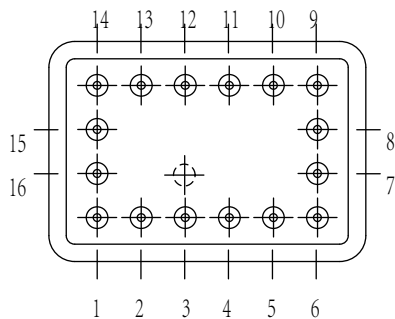

UP1313

Material: Kovar

Package P/N	A		L (Typical)	# Pins	Material	Pin# Iden	Pin Numbers
	Typical	Max					
UP1313 - 08	4.57/5.5	6.0	5.5	8	可伐	1#	1# - 8#

UP1813

Materials: Kovar

Package P/N	A		L (Typical)	# Pins	Material	Pin# Iden	Pin Numbers
	Typical	Max					
UP1813 - 08	5.5/4.57	5.8	5.5	8	可伐	6 [#]	6 [#] - 9 [#] 、14 [#] - 16 [#] 、1 [#]
UP1813 - 12	5.5/4.57	5.8	5.5	12	可伐	1 [#]	1 [#] - 6 [#] 、9 [#] - 14 [#]
UP1813 - 16	5.5/4.57	5.8	5.5	16	可伐	3 [#]	1 [#] - 16 [#]

UP2013

Material: Kovar

Package P/N	A		L (Typical)	# Pins	Material	Pin# Iden	Pin Numbers
	Typical	Max					
UP2013 - 08	5.5/4.57	6.0	5.5	8	可伐	7 [#]	7 [#] - 10 [#] 、16 [#] - 18 [#] 、1 [#]
UP2013 - 14	5.5/4.57	6.0	5.5	14	可伐	1 [#]	1 [#] - 7 [#] 、10 [#] - 16 [#]
UP2013 - 18	5.5/4.57	6.0	5.5	18	可伐	3 [#]	1 [#] - 18 [#]