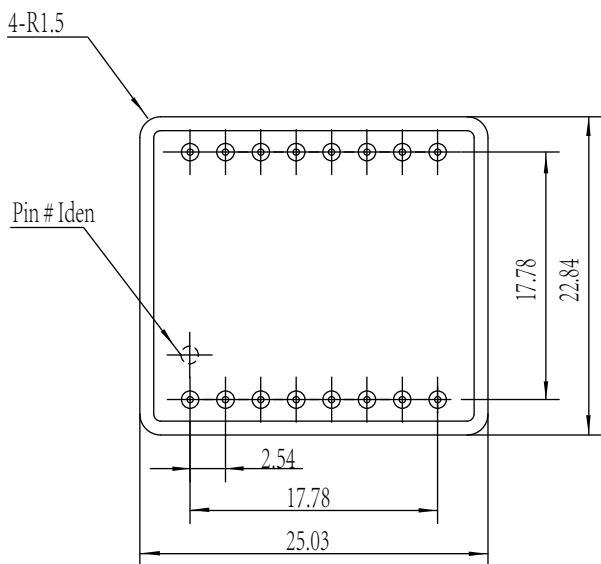

UP2523

Material: Kovar

Package P/N	A		L (Typical)	# Pins	Material	Pin# Iden	Pin Numbers
	Typical	Max					
UP2523 - 16	5.5/4.57	6.0	5.5	16	可伐	1#	1# - 16#