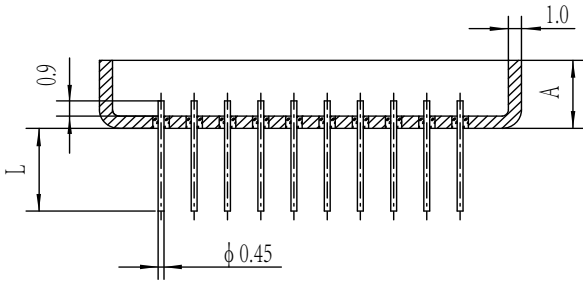

UP3228

Material: Kovar

Package P/N	A		L (Typical)	# Pins	Material	Pin# Iden	Pin Numbers
	Typical	Max					
UP3228 - 20	5.5/4.57	6.0	5.5	20	可伐	1#	1# - 20#