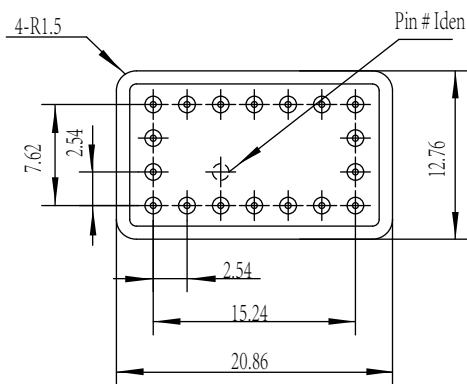

UP2113

Material: Kovar

Package P/N	A		L (Typical)	# Pins	Material	Pin# Iden	Pin Numbers
	Typical	Max					
UP2113 - 08	5.5/4.57	6.0	5.5	8	可伐	7[#]	7[#] - 10[#]、16[#] - 18[#]、1[#]
UP2113 - 14	5.5/4.57	6.0	5.5	14	可伐	1[#]	1[#] - 7[#]、10[#] - 16[#]
UP2113 - 18	5.5/4.57	6.0	5.5	18	可伐	3[#]	1[#] - 18[#]