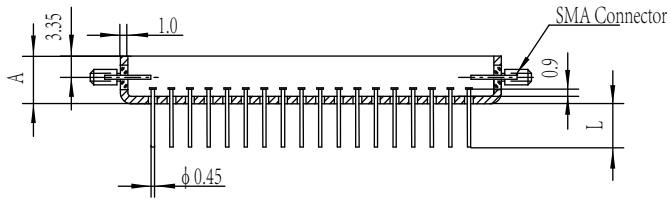

UP5041 (2)

Material: Kovar

Package P/N	A		L (Typical)	# Pins	Material	Pin# Iden	Pin Numbers
	Typical	Max					
UP5041 - 38	8.0	8.5	8.0	38	可伐	1#	1# - 38#