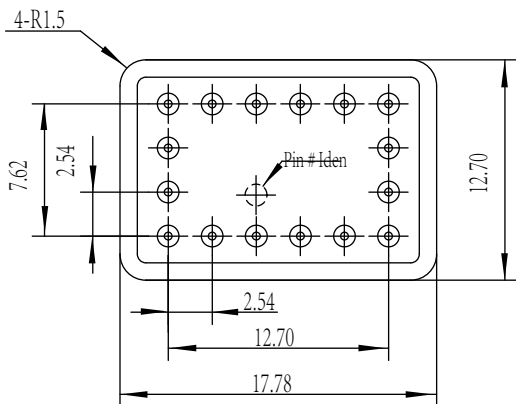

UP1313

Material: Kovar

Package P/N	A		L (Typical)	# Pins	Material	Pin# Iden	Pin Numbers
	Typical	Max					
UP1313 - 08	4.57/5.5	6.0	5.5	8	可伐	1#	1# - 8#

UP1813

Materials: Kovar

Package P/N	A		L (Typical)	# Pins	Material	Pin# Iden	Pin Numbers
	Typical	Max					
UP1813 - 08	5.5/4.57	5.8	5.5	8	可伐	6 [#]	6 [#] - 9 [#] 、14 [#] - 16 [#] 、1 [#]
UP1813 - 12	5.5/4.57	5.8	5.5	12	可伐	1 [#]	1 [#] - 6 [#] 、9 [#] - 14 [#]
UP1813 - 16	5.5/4.57	5.8	5.5	16	可伐	3 [#]	1 [#] - 16 [#]

UP2013

Material: Kovar

Package P/N	A		L (Typical)	# Pins	Material	Pin# Iden	Pin Numbers
	Typical	Max					
UP2013 - 08	5.5/4.57	6.0	5.5	8	可伐	7 [#]	7 [#] - 10 [#] 、16 [#] - 18 [#] 、1 [#]
UP2013 - 14	5.5/4.57	6.0	5.5	14	可伐	1 [#]	1 [#] - 7 [#] 、10 [#] - 16 [#]
UP2013 - 18	5.5/4.57	6.0	5.5	18	可伐	3 [#]	1 [#] - 18 [#]

UP2015

Material: Kovar

Package P/N	A		L (Typical)	# Pins	Material	Pin# Iden	Pin Numbers
	Typical	Max					
UP2015 - 10	5.5/4.57	6.0	5.5	10	可伐	7 [#]	7 [#] - 11 [#] 、17 [#] - 20 [#] 、1 [#]
UP2015 - 14	5.5/4.57	6.0	5.5	14	可伐	1 [#]	1 [#] - 7 [#] 、11 [#] - 17 [#]
UP2015 - 20	5.5/4.57	6.0	5.5	20	可伐	3 [#]	1 [#] - 20 [#]