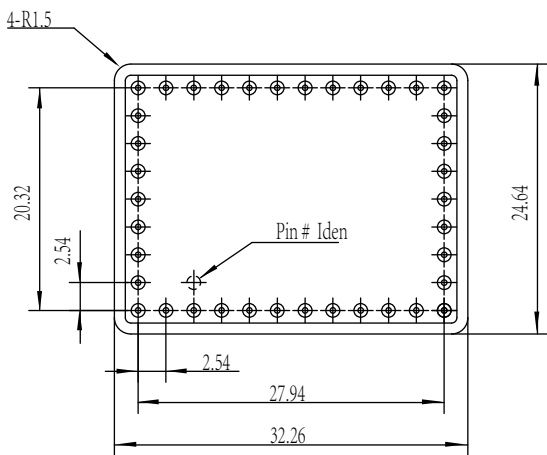

UP3225

Material: Kovar

Package P/N	A		L (Typical)	# Pins	Material	Pin# Iden	Pin Numbers
	Typical	Max					
UP3225 - 18	5.5/4.57	6.0	5.5	18	可伐	12#	12# - 20#、31# - 38#、1#
UP3225 - 24	5.5/4.57	6.0	5.5	24	可伐	1#	1# - 12#、20# - 31#
UP3225 - 38	5.5/4.57	6.0	5.5	38	可伐	3#	1# - 38#