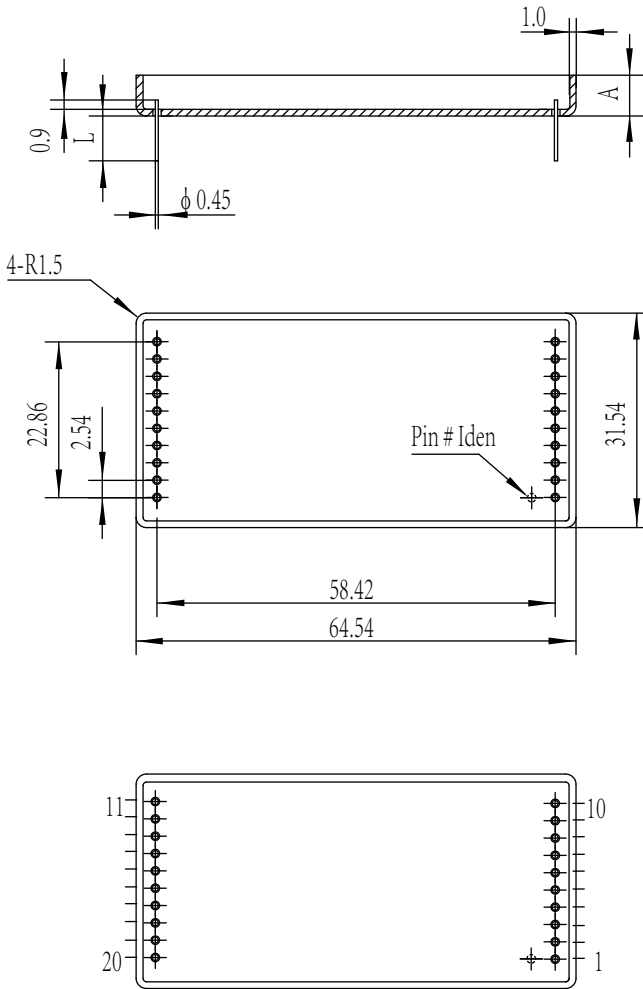

UP6532

Material: Kovar

Package P/N	A		L (Typical)	# Pins	Material	Pin# Iden	Pin Numbers
	Typical	Max					
UP6532 - 20	5.5/4.57	6.0	5.5	20	可伐	1#	1# - 20#