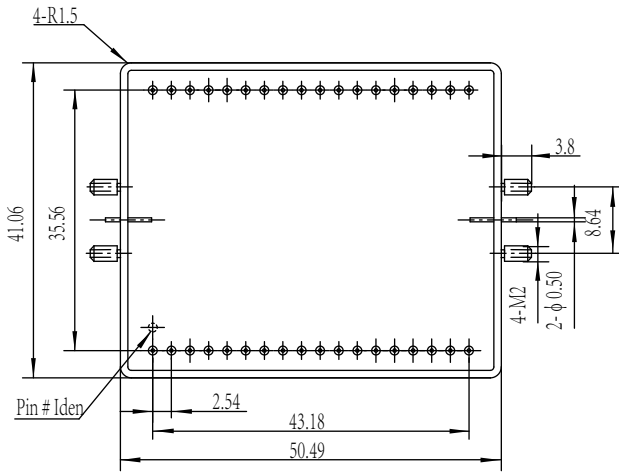

UP5041 (2)

Material: Kovar

Package P/N	A		L (Typical)	# Pins	Material	Pin# Iden	Pin Numbers
	Typical	Max					
UP5041 - 38	8.0	8.5	8.0	38	可伐	1#	1# - 38#