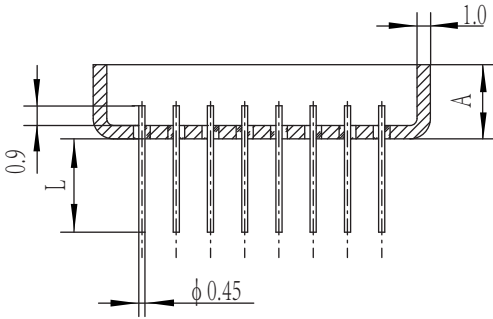

UP2520

Material: Kovar

Package P/N	A		L (Typical)	# Pins	Material	Pin# Iden	Pin Numbers
	Typical	Max					
UP2520 - 16	5.5/4.57	6.0	5.5	16	可伐	1#	1# - 16#