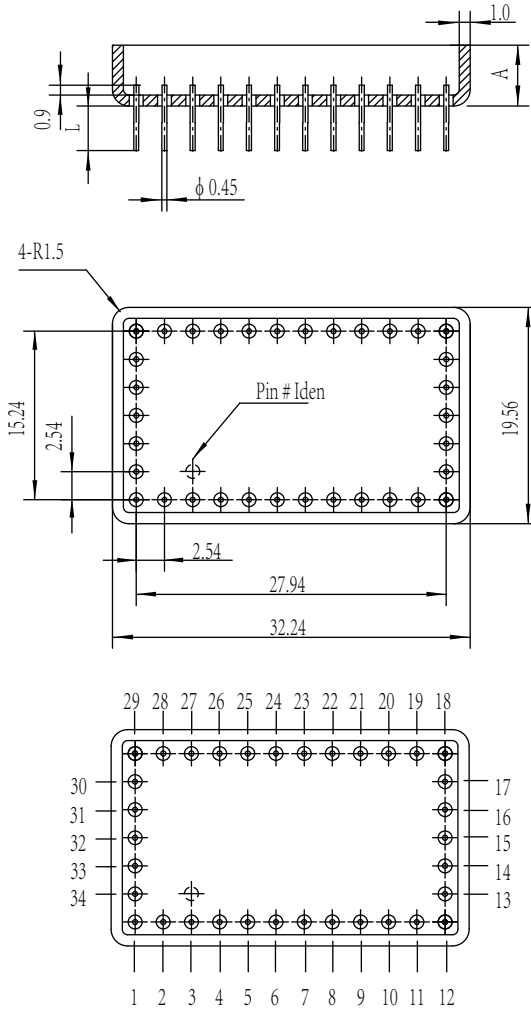

UP3220

Material: Kovar

Package P/N	A		L (Typical)	# Pins	Material	Pin# Iden	Pin Numbers
	Typical	Max					
UP3220 - 14	5.5/4.57	8.0	5.5	14	可伐	12 #	12 # - 18 #、29 # - 34 #、1 #
UP3220 - 24	5.5/4.57	8.0	5.5	24	可伐	1 #	1 # - 12 #、18 # - 29 #
UP3220 - 34	5.5/4.57	8.0	5.5	34	可伐	3 #	1 # - 34 #