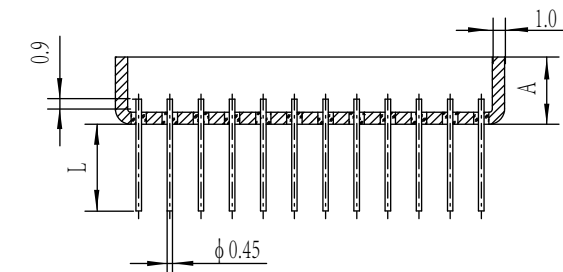

UP3232

Material: Kovar

Package P/N	A		L (Typical)	# Pins	Material	Pin# Iden	Pin Numbers
	Typical	Max					
UP3232 - 24	5.5/4.57	6.0	5.5	24	可伐	1#	1# - 12#、23# - 34#
UP3232 - 44	5.5/4.57	6.0	5.5	44	可伐	3#	1# - 44#