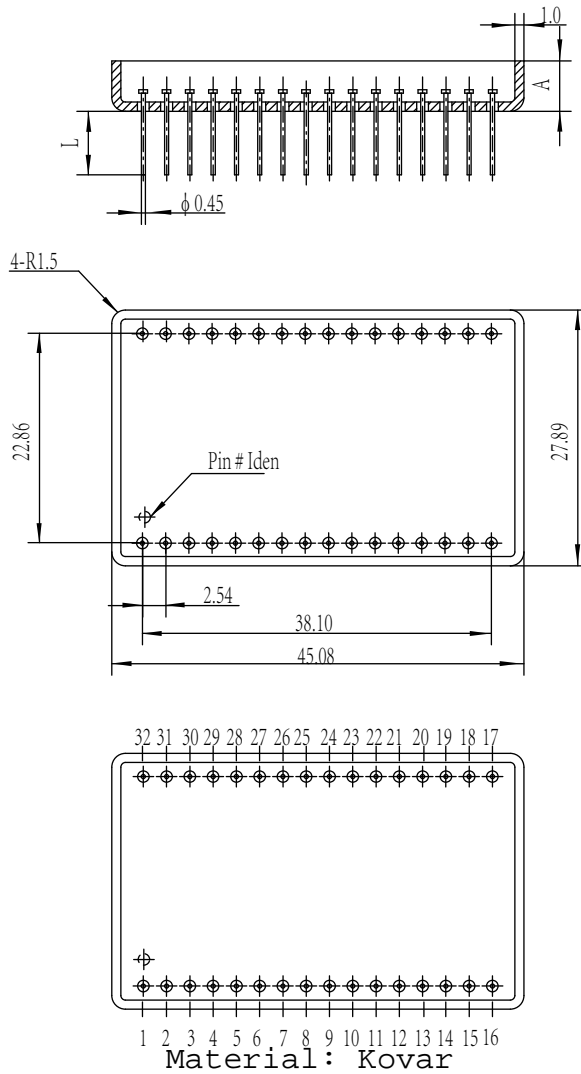

UP4528(1)

Package P/N	A		L (Typical)	# Pins	Material	Pin# 1den	Pin Numbers
	Typical	Max					
UP4528 - 32	5.5/4.57	6.0	5.5	32	可伐	1#	1# - 32#