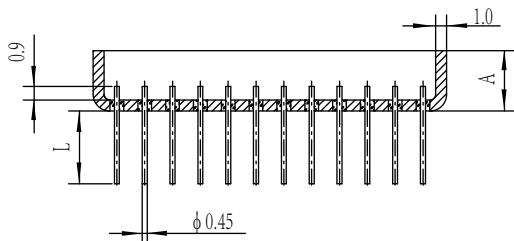

UP3225

Material: Kovar

Package P/N	A		L (Typical)	# Pins	Material	Pin# Iden	Pin Numbers
	Typical	Max					
UP3225 - 18	5.5/4.57	6.0	5.5	18	可伐	12#	12# - 20#、31# - 38#、1#
UP3225 - 24	5.5/4.57	6.0	5.5	24	可伐	1#	1# - 12#、20# - 31#
UP3225 - 38	5.5/4.57	6.0	5.5	38	可伐	3#	1# - 38#