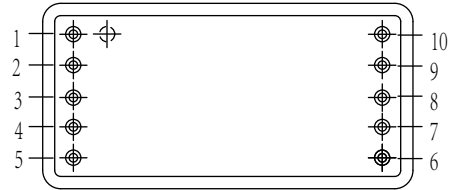

UP3015(1)

Material: Kovar

Package P/N	A		L (Typical)	# Pins	Material	Pin# Iden	Pin Numbers
	Typical	Max					
UP3015 - 10	5.5/4.57	6.0	5.5	10	可伐	1#	1# - 10#