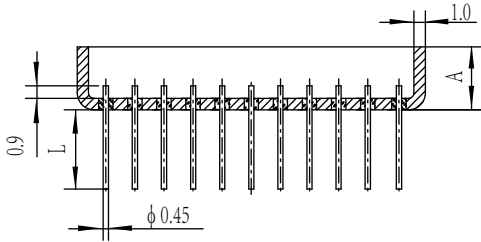

UP3020

Material: Kovar

Package P/N	A		L (Typical)	# Pins	Material	Pin# Iden	Pin Numbers
	Typical	Max					
UP3020 - 14	5.5/4.57	5.8	5.5	14	可伐	11 #	11# - 17#、27# - 32#、1#
UP3020 - 22	5.5/4.57	5.8	5.5	22	可伐	1 #	1# - 11#、17# - 27#
UP3020 - 32	5.5/4.57	5.8	5.5	32	可伐	3 #	1# - 32#