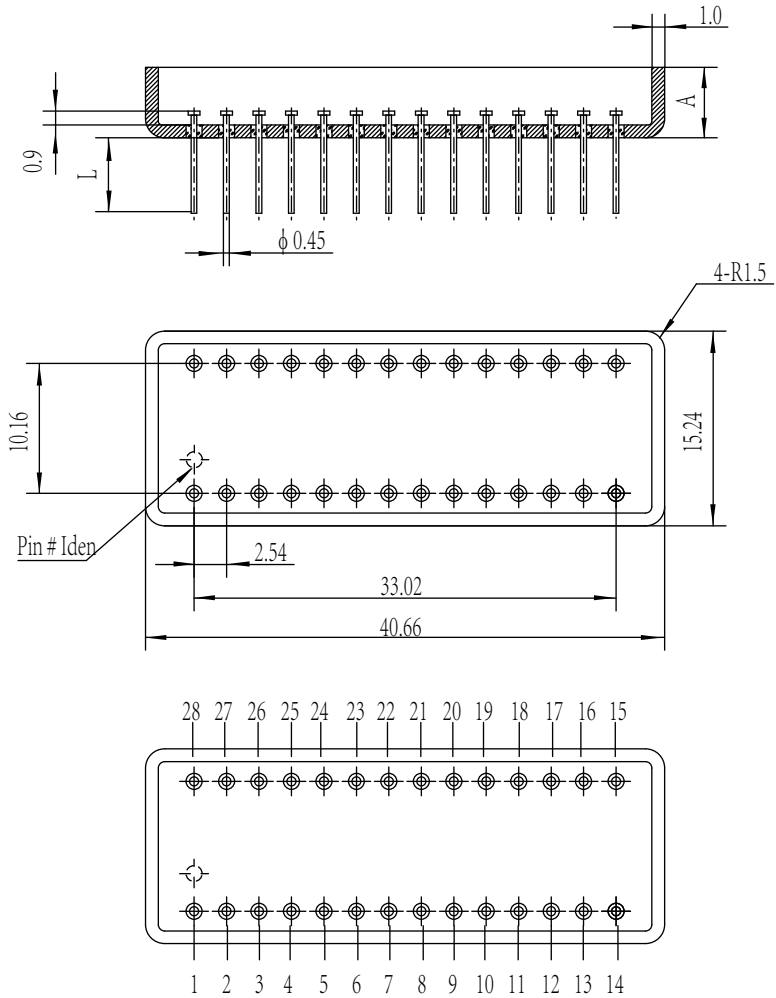

UP4115

Material: Kovar

Package P/N	A		L (Typical)	# Pins	Material	Pin# Iden	Pin Numbers
	Typical	Max					
UP4115 - 28	5.5/4.57	6.0	5.5	28	可伐	1#	1# - 28#