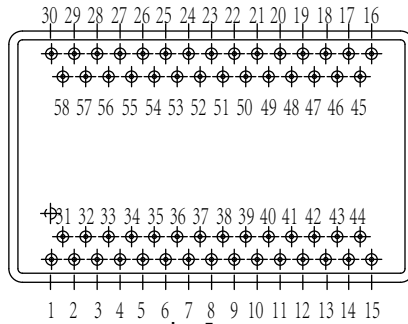

UP4528(2)

Material: Kovar

Package P/N	A		L (Typical)	# Pins	Material	Pin# Iden	Pin Numbers
	Typical	Max					
UP4528 - 30	5.5/4.57	6.0	5.5	30	可伐	1#	1# - 30#
UP4528 - 58	5.5/4.57	6.0	5.5	58	可伐	1#	1# - 58#