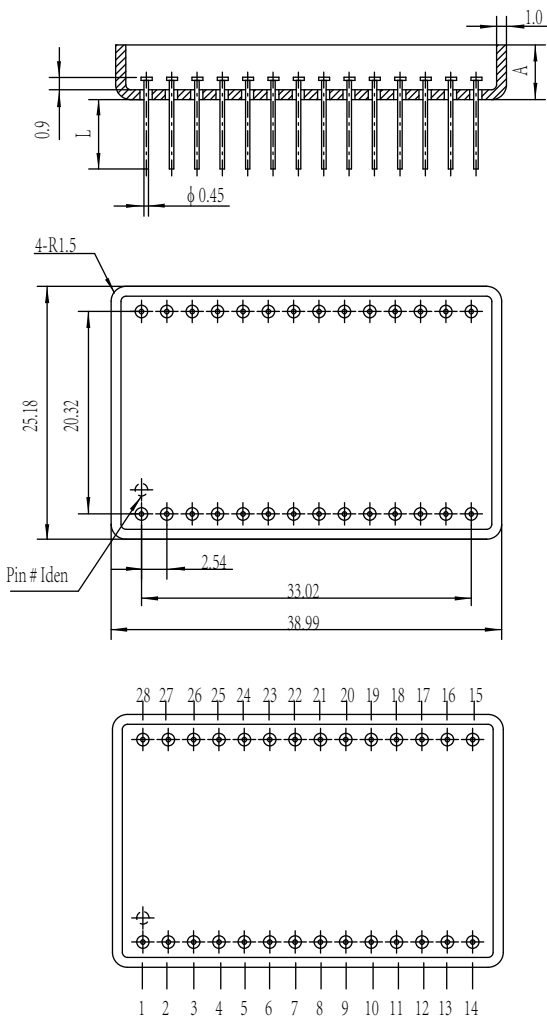

UP3925

Material: Kovar

Package P/N	A		L (Typical)	# Pins	Material	Pin# Iden	Pin Numbers
	Typical	Max					
UP3925 - 28	4.57/5.5	6.8	5.5	28	可伐	1#	1# - 28#