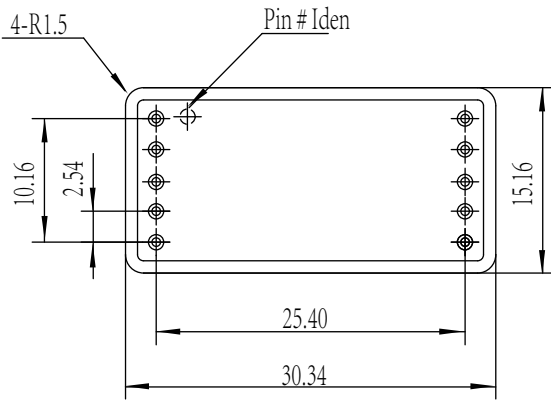

UP3015(1)

Material: Kovar

Package P/N	A		L (Typical)	# Pins	Material	Pin# Iden	Pin Numbers
	Typical	Max					
UP3015 - 10	5.5/4.57	6.0	5.5	10	可伐	1#	1# - 10#