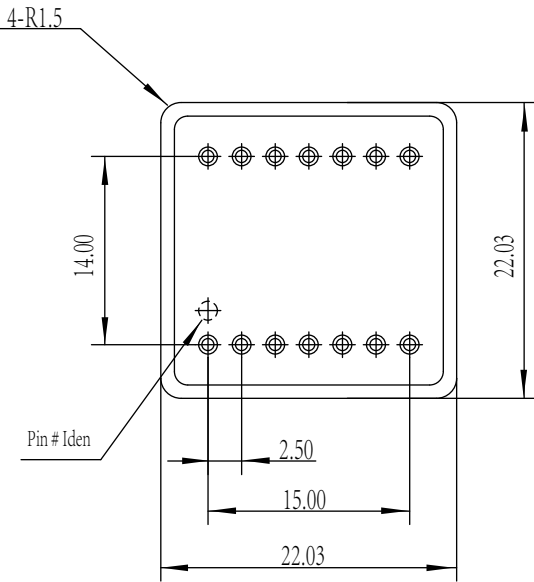

UP2222

Material: Kovar

Package P/N	A		L (Typical)	# Pins	Material	Pin# Iden	Pin Numbers
	Typical	Max					
UP2222 - 14	5.5/4.57	6.0	5.5	8	可伐	1#	1# - 14#