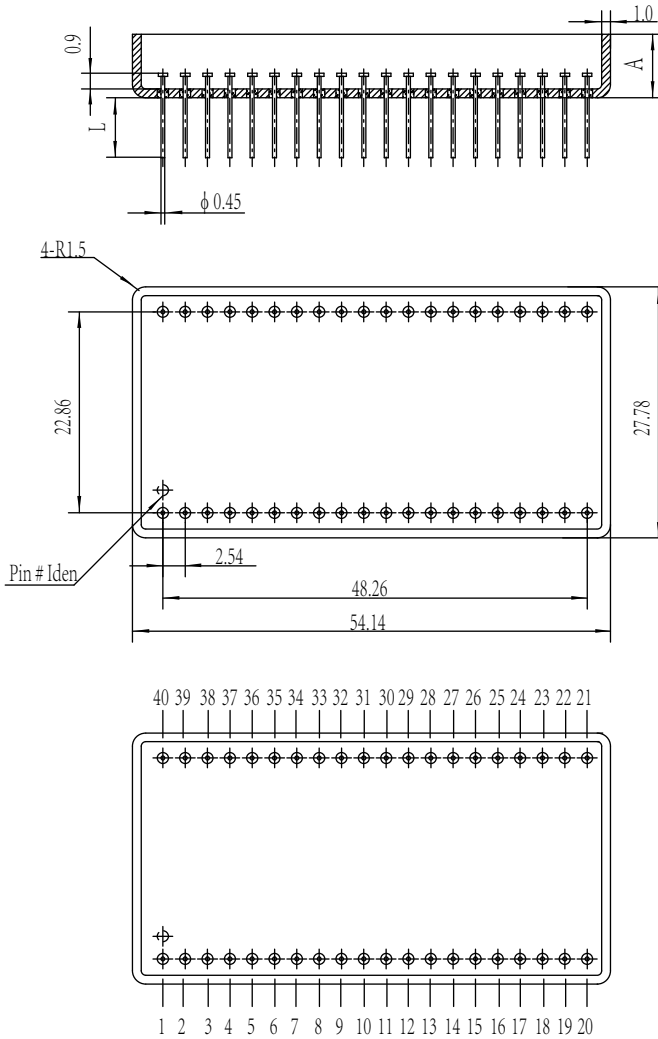

UP5428

Material: Kovar

Package P/N	A		L (Typical)	# Pins	Material	Pin# Iden	Pin Numbers
	Typical	Max					
UP5428 - 40	4.57/5.5	6.0	5.5	40	可伐	1#	1# - 40#