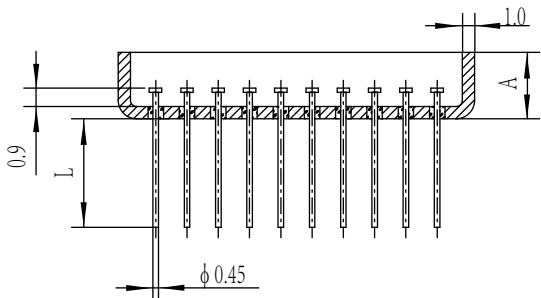

UP2920

Material: Kovar

Package P/N	A		L (Typical)	# Pins	Material	Pin# Iden	Pin Numbers
	Typical	Max					
UP2920 - 20	5.5/4.57	8.0	5.5	20	可伐	1#	1# - 20#