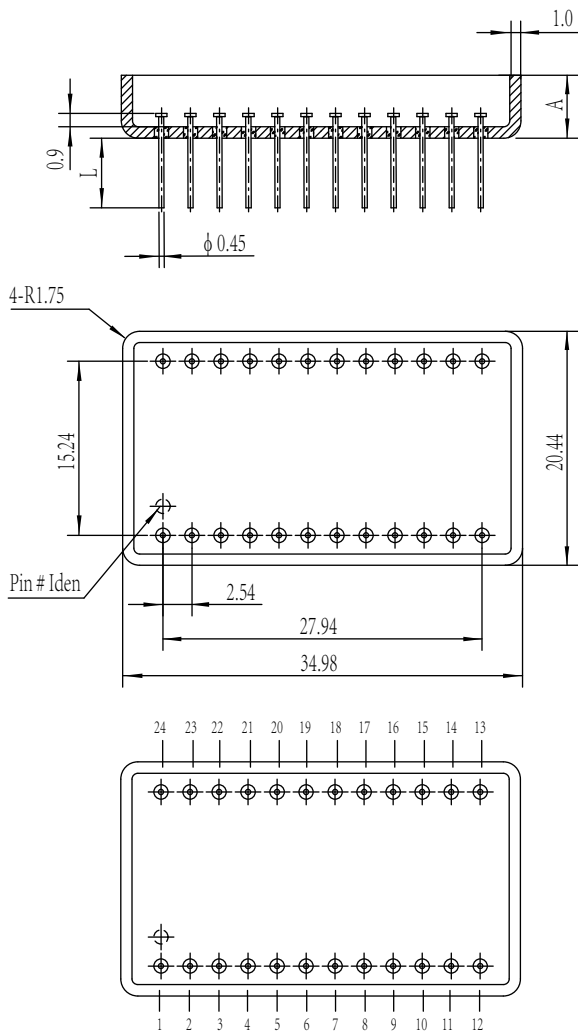

UP3521

Package P/N	A		L (Typical)	# Pins	Material	Pin# 1den	Pin Numbers
	Typical	Max					
UP3521-24	5.5/4.57	7.0	5.5	24	Kovar	#1	1# - 24#