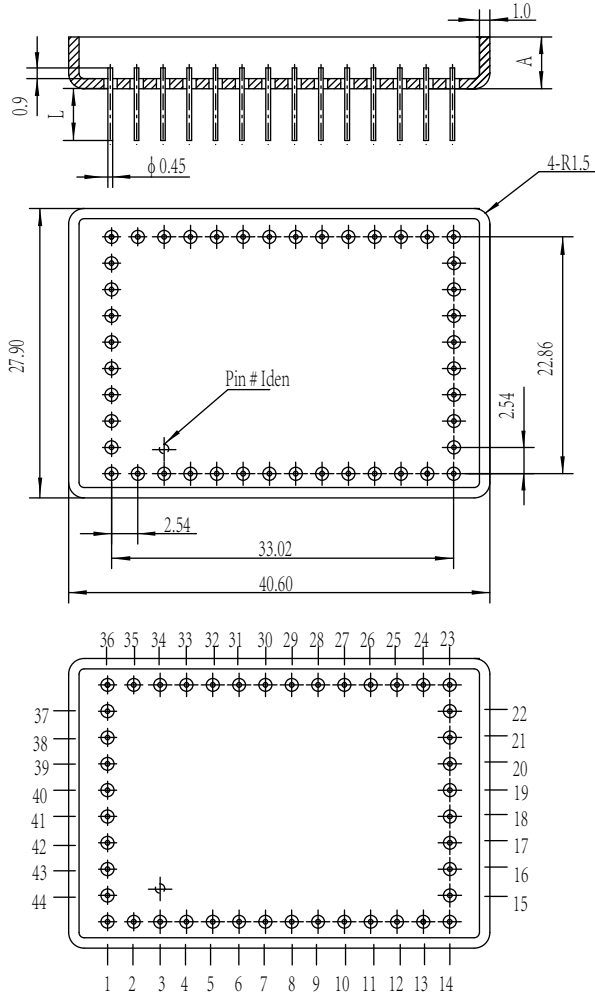

UP4128(2)

Material: Kovar

Package P/N	A		L (Typical)	# Pins	Material	Pin# Iden	Pin Numbers
	Typical	Max					
UP4128 - 20a	5.5/4.57	6.0	5.5	20	可伐	14#	14# - 23#、36# - 44#、1#
UP4128 - 28	5.5/4.57	6.0	5.5	28	可伐	1#	1# - 14#、23# - 36#
UP4128 - 44	5.5/4.57	6.0	5.5	44	可伐	3#	1# - 44#