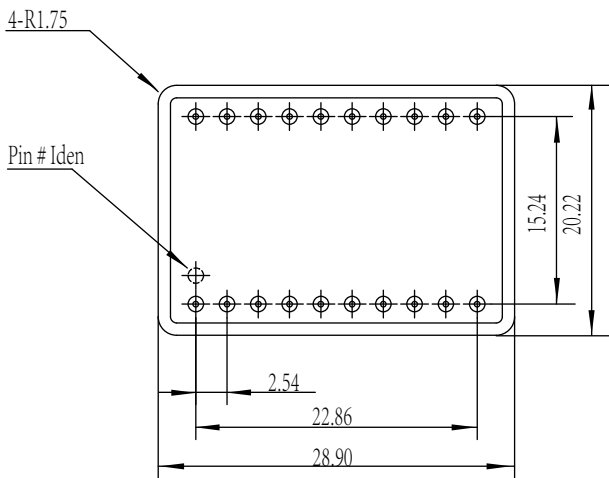

UP2920

Material: Kovar

Package P/N	A		L (Typical)	# Pins	Material	Pin# Iden	Pin Numbers
	Typical	Max					
UP2920 - 20	5.5/4.57	8.0	5.5	20	可伐	1#	1# - 20#