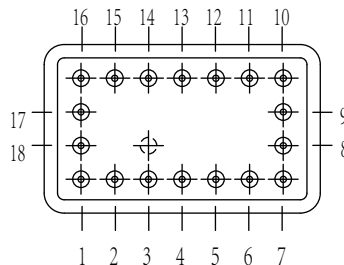

UP2113

Material: Kovar

Package P/N	A		L (Typical)	# Pins	Material	Pin# Iden	Pin Numbers
	Typical	Max					
UP2113 - 08	5.5/4.57	6.0	5.5	8	可伐	7[#]	7[#] - 10[#]、16[#] - 18[#]、1[#]
UP2113 - 14	5.5/4.57	6.0	5.5	14	可伐	1[#]	1[#] - 7[#]、10[#] - 16[#]
UP2113 - 18	5.5/4.57	6.0	5.5	18	可伐	3[#]	1[#] - 18[#]