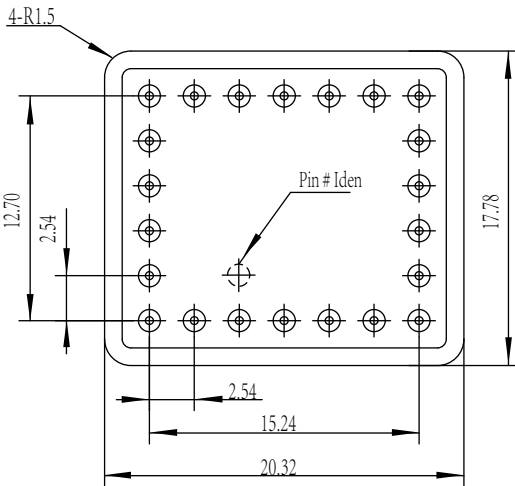

UP2018

Material: Kovar

Package P/N	A		L (Typical)	# Pins	Material	Pin# Iden	Pin Numbers
	Typical	Max					
UP2018 - 12	5.5/4.57	6.0	5.5	12	可伐	7[#]	7[#] - 12[#]、18[#] - 22[#]、1[#]
UP2018 - 14	5.5/4.57	6.0	5.5	14	可伐	1[#]	1[#] - 7[#]、12[#] - 18[#]
UP2018 - 22	5.5/4.57	6.0	5.5	22	可伐	3[#]	1[#] - 22[#]