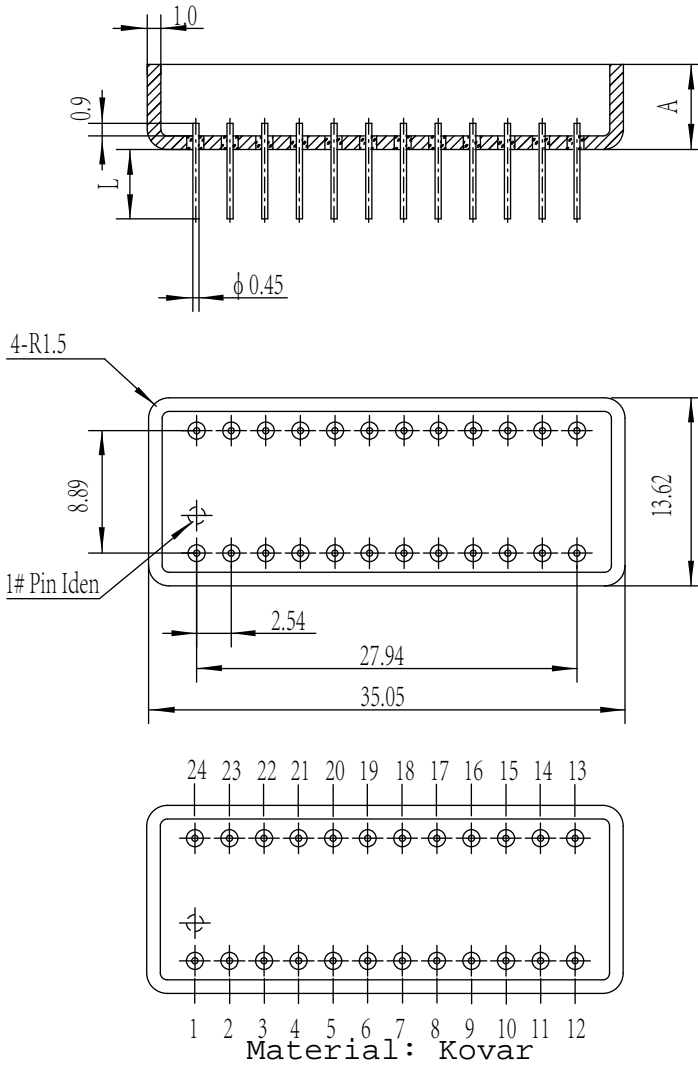

UP3514

Package P/N	A		L (Typical)	# Pins	Material	Pin# Iden	Pin Numbers
	Typical	Max					
UP3514 - 24	4.57/5.5	6.0	5.5	24	可伐	1#	1# - 24#