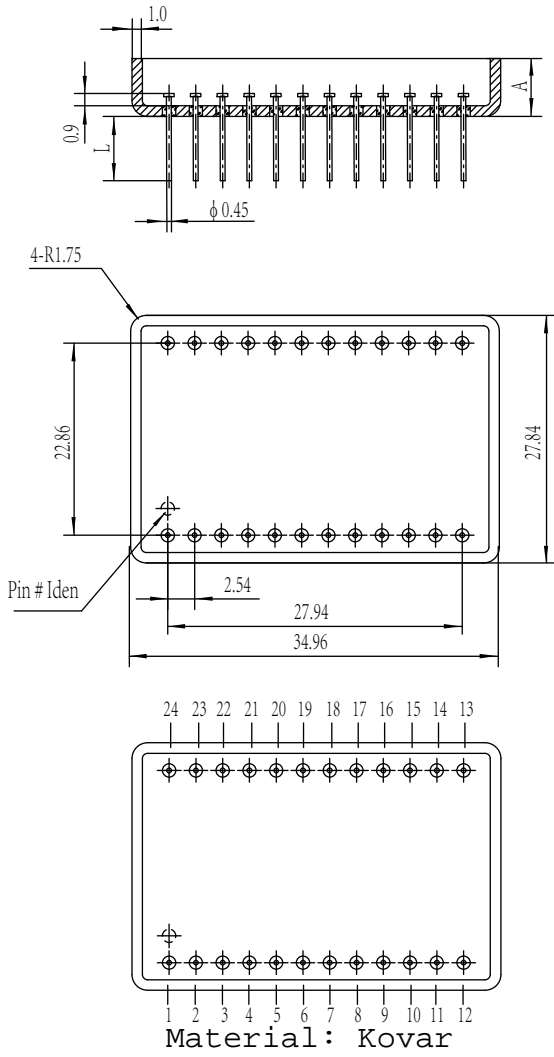

UP3528

Package P/N	A		L (Typical)	# Pins	Material	Pin# Iden	Pin Numbers
	Typical	Max					
UP3528-24	5.5/4.57	5.8	5.5	24	Kovar	1	1-24